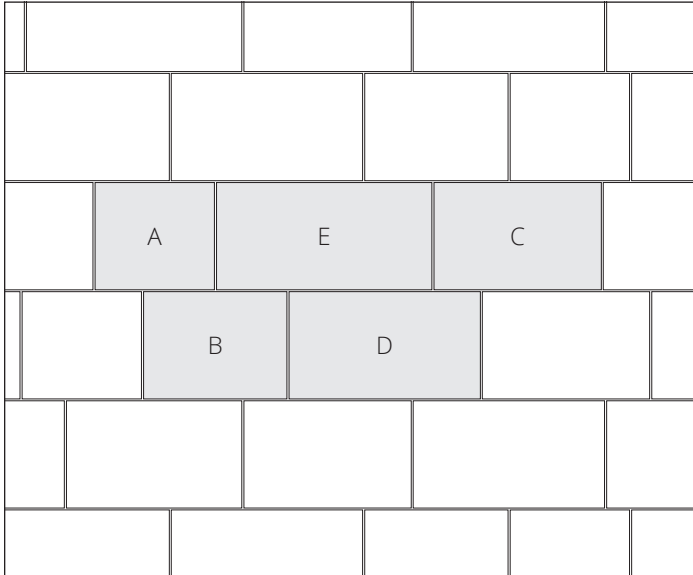

Ratisse RT

Slat Panel SP

BEAUVAIR

PRINCIPAL STONES | LIMESTONE BVR

PRIMARY FLOOR PATTERNS

3/4" THICKNESS

Lineare Set-Length Pattern LSP

ONE COMPLETE PATTERN EQUALS 17 1/2 SQ/FT