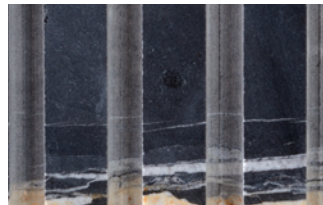

Polished ps

Honed hn

Slat Panel sp

Fluted ft

CLEOPATRA

PRINCIPAL STONES | LIMESTONE CLP

SEPTEMBER 2024

TECHNICAL INFORMATION