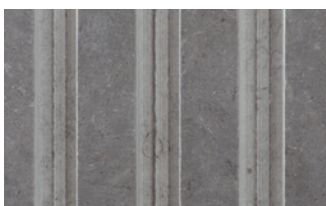

Slat Panel SP