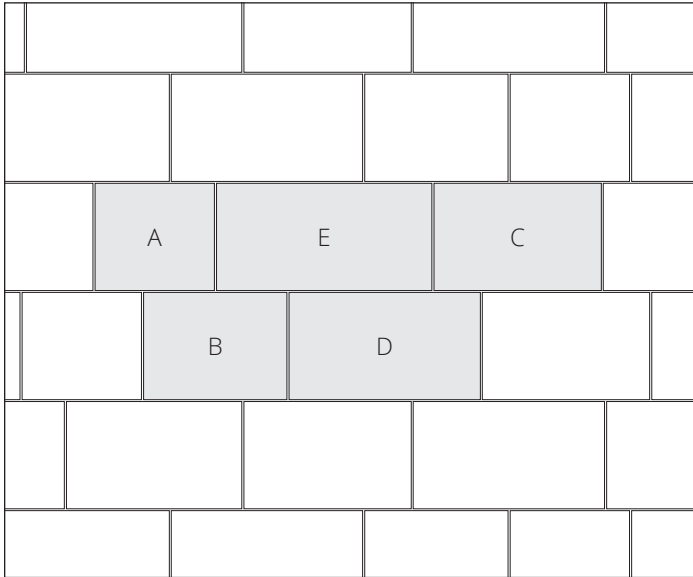

## PRIMARY FLOOR PATTERNS

3/4" THICKNESS

Linear Set-Length Pattern LSP

ONE COMPLETE PATTERN EQUALS 17 1/2 SQ/FT

- A (1 pc) 18" X 20"
- B (1 pc) 18" X 24"
- C (1 pc) 18" X 28"
- D (1 pc) 18" X 32"
- E (1 pc) 18" X 36"